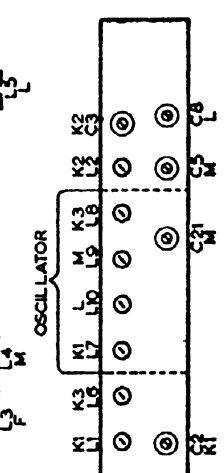

# OSTFOLD RADIO A/S NORWAY TYPE 614 MASCOT

TRIMMEFREKV. ALIGNMENT FREQ..

TRIMMEFREKV.	ALIGNMENT FREQ..
180 - 300 kc/s	
600 - 1500 -	
2 - 4.5 Mc/s	
7 - 12 -	
14 - 26 -	

MELLOWFREKVENNS INTERMEDIATE FREQ

MELLOWFREKVENNS	INTERMEDIATE FREQ
180 - 300 kc/s	
600 - 1500 -	
2 - 4.5 Mc/s	
7 - 12 -	
14 - 26 -	

K2 har felles oscillator-krets.  
K2 har common oscit. circuit.  
Knapper i stilling "ute".  
Buttons in position "out".