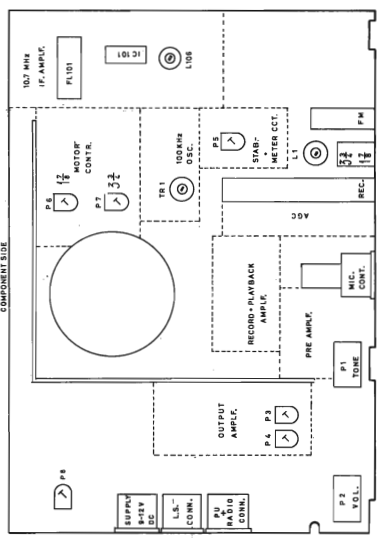

IC 101
BOTTOM VIEW

FROM SERIAL NO. 0230

BL - BLUE
RD - RED
WH - WHITE
LT - LIGHT
GR - GRAY
BK - BLACK
PN - PINK
OR - ORANGE

CHASSIS
PC-VE.
SIGNAL VOLTAGES MEASURED IN POS. REC.